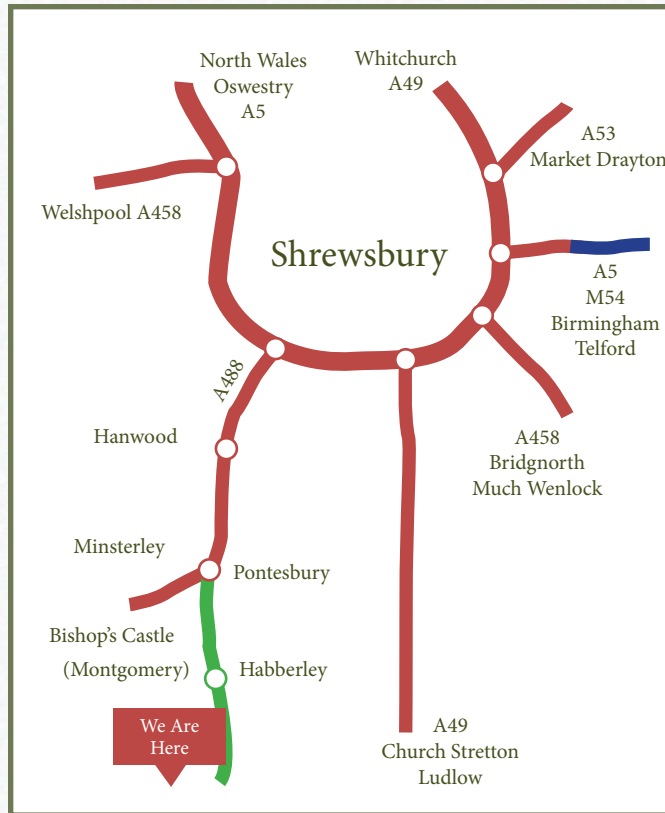

How to find us...

Contact...

Jane Hulton-Harrop
Pollardine Farm
Gatten
Pontesbury
Shropshire SY5 0SJ

Landline: 01743 790871
Mobile: 0785 560 3136

enquiries@pollardinefarm.com
www.pollardinefarm.com

"We spent a wonderful bank holiday weekend in this comfortable and attractive cottage. It was so peaceful and lovely that we didn't want to leave!"
- Clare, Dover